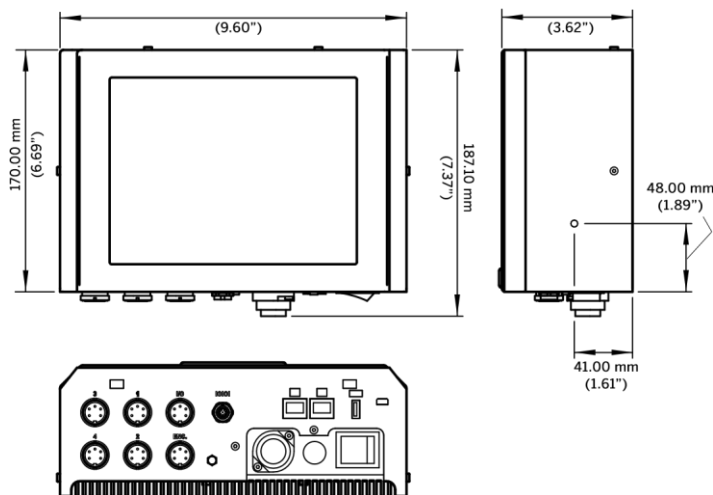

### Print Cartridge

Maximum of four 12.7mm tall, 600 dpi print cartridges (stacked/stitched or deployed independently)  
Features available with authentic Videojet TIJ ink cartridges: auto cartridge recognition and parameter set up, ink batch/lot number tracking; portable ink level tracking and enhanced print speeds

### Display

8.4-inch TFT SVGA (800x800) full-colour LCD and touch screen

Controller

WYSIWYG print preview

Full on-board diagnostics

Three levels of password protection or advanced configurable password protection

### Data Interface Controller Dimensions

RS232, Ethernet, USB memory stick support, Text Communications Protocols

9.6" (244mm) long

3.6" (92mm) wide 6.7"

(170mm) high

*Dimensions exclude printhead, accessory cables and power supply connections*

### Printhead Dimensions

Four printhead options are available with different dimensions to meet line integration requirements. The following dimensions are for the Standard Blue printhead:

4.5" (115 mm) long