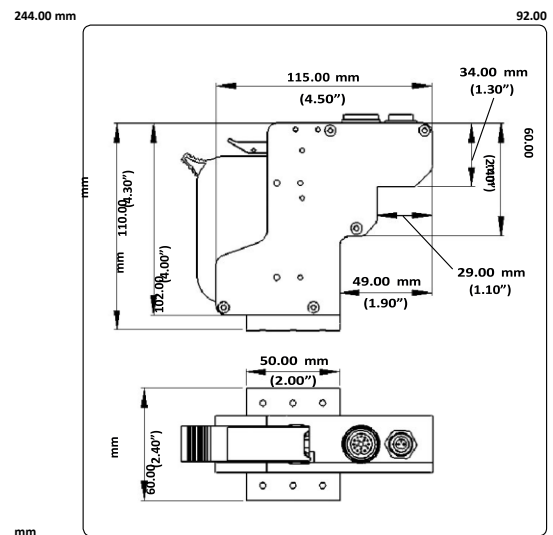

### Data Interface Controller Dimensions

RS232, Ethernet, USB memory stick support, Text Communications Protocols

9.6" (244mm) long

3.6" (92mm) wide 6.7"

(170mm) high

*Dimensions exclude printhead, accessory cables and power supply connections*

### Printhead Dimensions

Four printhead options are available with different dimensions to meet line integration requirements. The following dimensions are for the Standard Blue printhead:

4.5" (115 mm) long

4.3" (110 mm) high

2.4" (60 mm) wide (at rub plate)

*Dimensions exclude cartridge and cable connections*

*Red, Green, and Gold printhead dimensions vary in length and height from Blue printhead*

### Temperature Range Electrical Requirements Approximate Weight (Controller)

41°F to 113°F (5°C to 45°C)

100-240 VAC 50/60Hz

7.0lbs (3.2kgs)

CERTIFIED  
ISO 9001  
DOCUMENTED QUALITY

Standard Blue Printhead